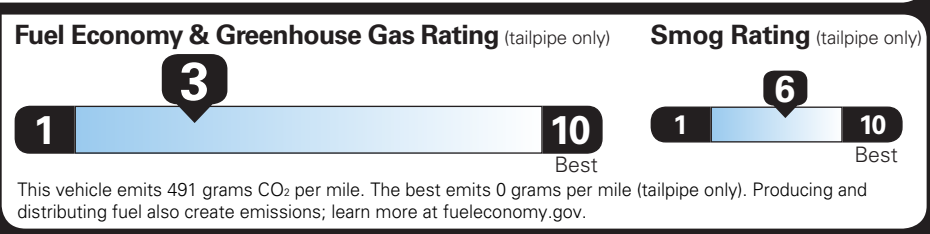

CONNECTIVITY & TECHNOLOGY

- 8 YEARS ONSTAR BASICS SEE ONSTAR.COM FOR TERMS
- GMC INFOTAINMENT SYSTEM 7" DIAG. COLOR TOUCHSCREEN FEATURES BLUETOOTH AUDIO STREAMING, WIRELESS APPLE CARPLAY AND ANDROID AUTO CAPABLE

PUSH BUTTON START

INTERIOR

- AIR CONDITIONING
- POWER WINDOWS
- POWER DOOR LOCKS
- FRONT 40/20/40 BENCH SEATS W/ COVERED ARMREST STORAGE
- RUBBERIZED-VINYL FLOOR COVERING

EXTERIOR

- CHROME BUMPERS
- CORNERSTEP REAR BUMPER
- FRONT RECOVERY HOOKS

MANUFACTURER'S SUGGESTED RETAIL PRICE

STANDARD VEHICLE PRICE $42,900.00

OPTIONS & PRICING

OPTIONS INSTALLED BY THE MANUFACTURER (MAY REPLACE STANDARD EQUIPMENT SHOWN)

PRO VALUE PACKAGE 1,095.00

EZ LIFT POWER LOCK AND RELEASE TAILGATE

1. TINTED GLASS
   - LED CARGO BED LIGHTING
   - REAR WINDOW DEFOGGER
   - TRAILERING PACKAGE

BEDLINER, SPRAY-ON	545.00
GVWR 6,800 LBS. (3,084 KG)	INC.
REAR AXLE 3.42 RATIO	INC.
17" PAINTED STEEL WHEELS	INC.

TOTAL OPTIONS $1,640.00

TOTAL VEHICLE & OPTIONS $44,540.00

DESTINATION CHARGE 2,795.00

TOTAL BEFORE SAVINGS $47,335.00

PRO VALUE PACKAGE AND TURBOMAX ENGINE CREDIT -1,850.00

TOTAL VEHICLE PRICE* $45,485.00

EPA DOT Fuel Economy and Environment

Gasoline Vehicle

SIERRA 4WD

Fuel Economy

18 MPG combined city/hwy

17 MPG city

20 MPG highway

5.6 gallons per 100 miles

You spend **$5,250** more in fuel costs over 5 years compared to the average new vehicle.

Annual fuel cost **$2,750**

Actual results will vary for many reasons, including driving conditions and how you drive and maintain your vehicle. The average new vehicle gets 29 MPG and costs $8,500 to fuel over 5 years. Cost estimates are based on 15,000 miles per year at $3.30 per gallon. MPGe is miles per gasoline gallon equivalent. Vehicle emissions are a significant cause of climate change and smog.

fuel economy.gov
Calculate personalized estimates and compare vehicles

GOVERNMENT 5-STAR SAFETY RATINGS

Overall Vehicle Score ★★★★★
Based on the combined ratings of frontal, side and rollover. Should ONLY be compared to other vehicles of similar size and weight.

Frontal Crash ★★★★★
Based on the risk of injury in a frontal impact. Should ONLY be compared to other vehicles of similar size and weight.

Side Crash ★★★★★
Based on the risk of injury in a side impact.

Rollover ★★★★★
Based on the risk of rollover in a single-vehicle crash.

Star ratings range from 1 to 5 stars (★★★★★) with 5 being the highest.
Source: National Highway Traffic Safety Administration (NHTSA)
www.safercar.gov or 1-888-327-4236

PARTS CONTENT INFORMATION

FOR VEHICLES IN THIS CARLINE:
U.S./CANADIAN PARTS CONTENT: 38%
MAJOR SOURCES OF FOREIGN PARTS CONTENT: MEXICO 36%

NOTE: PARTS CONTENT DOES NOT INCLUDE FINAL ASSEMBLY, DISTRIBUTION, OR OTHER NON-PARTS COSTS.

FOR THIS VEHICLE:
FINAL ASSEMBLY POINT: SILAO, GJ MEXICO
COUNTRY OF ORIGIN: ENGINE: MEXICO TRANSMISSION: UNITED STATES

This label has been applied pursuant to Federal law - Do not remove prior to delivery to the ultimate purchaser. *Includes Manufacturer's Recommended Pre-Delivery Service. Does not include dealer installed options and accessories not listed above, local taxes or license fees.

© 2009 General Motors LLC
GMLBL_PROD_0044 - 11/01/2025

Better drives start with OnStar®
Activate today
Learn more at onstar.com, or scan the QR code
onstar.com/privacy

WARNING
Cancer and Reproductive Harm
www.P65Warnings.ca.gov/passenger-vehicle
SEE OWNER'S MANUAL

ORDER NO FTQXT6 SALES CODE E
SALES MODEL CODE TK10703
DEALER NO 42312
FINAL ASSEMBLY: SILAO, GJ MEXICO

VIN 3GTNUAEK0TG306593 REISSUE

DEALER TO WHOM DELIVERED
MAGIC GMC
24055 CREEKSIDE RD
SANTA CLARITA, CA 91355-1727