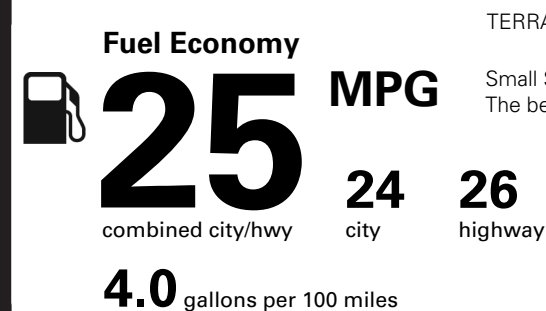

TOTAL OPTIONS	\$1,030.00
TOTAL VEHICLE & OPTIONS	\$40,130.00
DESTINATION CHARGE	1,995.00

TOTAL VEHICLE PRICE* \$42,125.00

EPA DOT Fuel Economy and Environment

Gasoline Vehicle

TERRAIN AWD
Small SUVs range from 14 to 138 MPG. The best vehicle rates 146 MPGe.