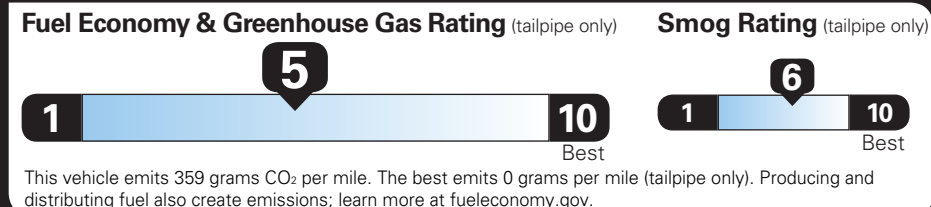

Actual results will vary for many reasons, including driving conditions and how you drive and maintain your vehicle. The average new vehicle gets 29 MPG and costs $8,000 to fuel over 5 years. Cost estimates are based on 15,000 miles per year at $3.10 per gallon. MPGe is miles per gasoline gallon equivalent. Vehicle emissions are a significant cause of climate change and smog.

fuelconomy.gov
Calculate personalized estimates and compare vehicles

GOVERNMENT 5-STAR SAFETY RATINGS

This vehicle has not been rated by the government for overall vehicle score, frontal crash, side crash or rollover risk.

Source: National Highway Traffic Safety Administration (NHTSA)
www.safercar.gov or 1-888-327-4236

PARTS CONTENT INFORMATION

FOR VEHICLES IN THIS CARLINE:
U.S./CANADIAN PARTS CONTENT: 12%
MAJOR SOURCES OF FOREIGN PARTS CONTENT: MEXICO 59%

NOTE: PARTS CONTENT DOES NOT INCLUDE FINAL ASSEMBLY, DISTRIBUTION, OR OTHER NON-PARTS COSTS.

FOR THIS VEHICLE:
FINAL ASSEMBLY POINT:
SAN LUIS POTOSI, MEXICO
COUNTRY OF ORIGIN:
ENGINE: MEXICO
TRANSMISSION: MEXICO

This label has been applied pursuant to Federal law - Do not remove prior to delivery to the ultimate purchaser. *Includes Manufacturer's Recommended Pre-Delivery Service. Does not include dealer installed options and accessories not listed above, local taxes or license fees.

© 2009 General Motors LLC
GMLBL_PROD_0044 - 11/01/2025

Better drives start with OnStar®
Activate today
Learn more at onstar.com, or scan the QR code
onstar.com/privacy

WARNING
Cancer and Reproductive Harm
www.P65Warnings.ca.gov/
passenger-vehicle
SEE OWNER'S MANUAL

ORDER NO GCGCB SALES CODE E
SALES MODEL CODE TPD26
DEALER NO 42312
FINAL ASSEMBLY:
SAN LUIS POTOSI, MEXICO

VIN 3GKALYEGXVL109774 REISSUE

DEALER TO WHOM DELIVERED
MAGIC GMC
24055 CREEKSIDE RD
SANTA CLARITA, CA 91355-1727